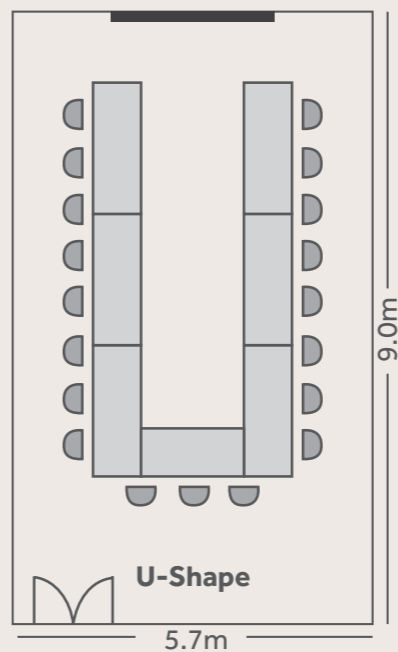

Jasmine Room

Apricot Room

Sunflower Room

Mimosa Room

Orchid Ballroom

Floor Capacity Chart

	Floor	Dimension	Area in m ²	Ceiling Height	Block	U-shape	Classroom	Theatre	Cocktail	Buffet	Banquet
Jasmine Room	10th	4.10m x 5.39m	22.09	2.5	10	N/A	9	20	15	N/A	10
Apricot Room	10th	8.40m x 5.39m	45.28	2.5	16	N/A	N/A	N/A	N/A	N/A	16
Sunflower Room 1	10th	8.40m x 5.08m	42.65	2.5	16	N/A	15	30	30	20	20
Sunflower Room 2	10th	8.40m x 5.81m	48.79	2.5	20	16	24	40	40	30	30
Sunflower Room 1&2	10th	16.80m x 10.89m	91.44	2.5	36	NA	40	80	60	50	50
Mimosa Room	2nd	5.70m x 9.00m	51	2.25	24	19	24	30	40	30	30
Cherryblossom Room	First	8.30m x 13.10m	108	3.9	30	30	50	80	70	60	80
Orchid Room 1	2nd	8.80m x 18.50m	163	4.1	50	45	90	150	110	100	100
Orchid Room 2	2nd	7.30m x 17.50m	128	2.4	40	36	50	100	90	70	80
Orchid Ballroom	2nd	16.10m x 18.80m	291	4.10 & 2.40	N/A	N/A	140	300	200	180	240
Poolside	Ground		650		N/A	N/A	N/A	N/A	280	200	300