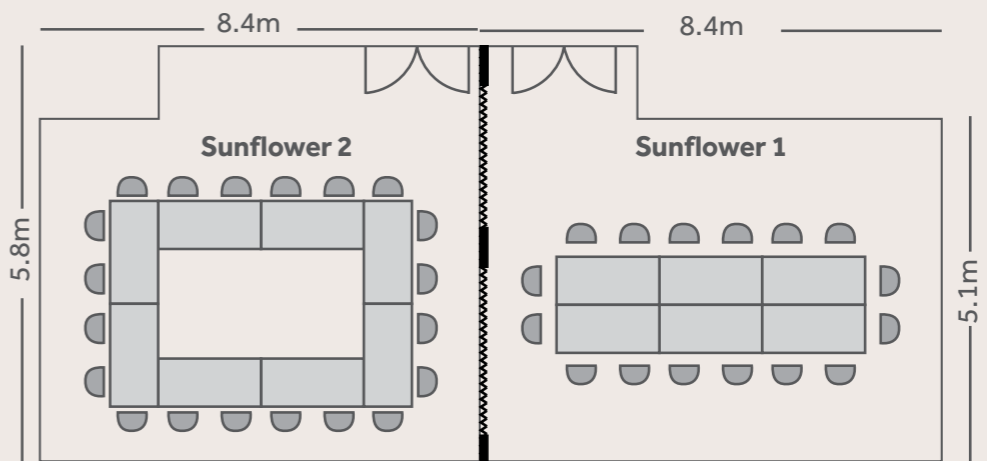

Jasmine Room

Apricot Room

Sunflower Room

Mimosa Room

Orchid Ballroom

Floor Capacity Chart

	Floor	Dimension	Area in m ²	Ceiling Height	Block	U-shape	Classroom	Theatre	Cocktail	Buffet	Banquet
Jasmine Room	10th	4.10m x 5.39m	22.09	2.5	10	N/A	9	20	15	N/A	10
Apricot Room	10th	8.40m x 5.39m	45.28	2.5	16	N/A	N/A	N/A	N/A	N/A	16
Sunflower Room 1	10th	8.40m x 5.08m	42.65	2.5	16	N/A	15	30	30	20	20
Sunflower Room 2	10th	8.40m x 5.81m	48.79	2.5	20	16	24	40	40	30	30
Sunflower Room 1&2	10th	16.80m x 10.89m	91.44	2.5	36	NA	40	80	60	50	50
Mimosa Room	2nd	5.70m x 9.00m	51	2.25	24	19	24	30	40	30	30
Cherryblossom Room	First	8.30m x 13.10m	108	3.9	30	30	50	80	70	60	80
Orchid Room 1	2nd	8.80m x 18.50m	163	4.1	50	45	90	150	110	100	100
Orchid Room 2	2nd	7.30m x 17.50m	128	2.4	40	36	50	100	90	70	80
Orchid Ballroom	2nd	16.10m x 18.80m	291	4.10 & 2.40	N/A	N/A	140	300	200	180	240
Poolside	Ground		650		N/A	N/A	N/A	N/A	280	200	300