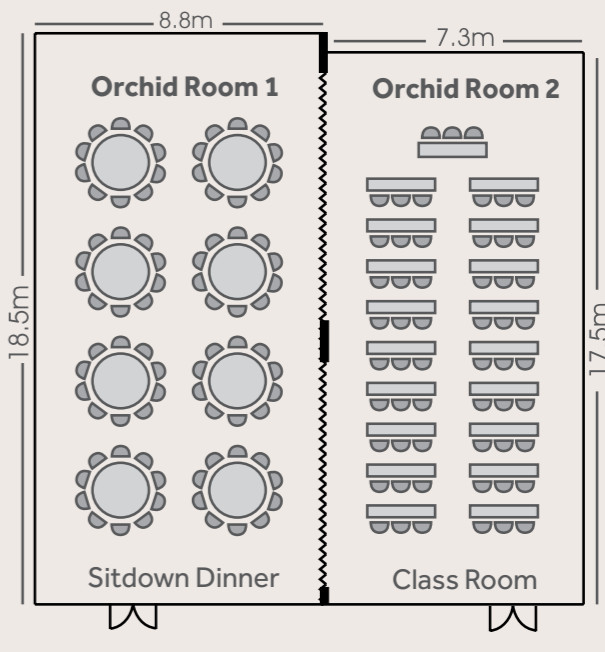

Jasmine Room

Apricot Room

Sunflower Room

Mimosa Room

Orchid Ballroom

Floor Capacity Chart

	Floor	Dimension	Area in m ²	Ceiling Height	Block	U-shape	Classroom	Theatre	Cocktail	Buffet	Banquet
Jasmine Room	10th	4.10m x 5.39m	22.09	2.5	10	N/A	9	20	15	N/A	10
Apricot Room	10th	8.40m x 5.39m	45.28	2.5	16	N/A	N/A	N/A	N/A	N/A	16
Sunflower Room 1	10th	8.40m x 5.08m	42.65	2.5	16	N/A	15	30	30	20	20
Sunflower Room 2	10th	8.40m x 5.81m	48.79	2.5	20	16	24	40	40	30	30
Sunflower Room 1&2	10th	16.80m x 10.89m	91.44	2.5	36	NA	40	80	60	50	50
Mimosa Room	2nd	5.70m x 9.00m	51	2.25	24	19	24	30	40	30	30
Cherryblossom Room	First	8.30m x 13.10m	108	3.9	30	30	50	80	70	60	80
Orchid Room 1	2nd	8.80m x 18.50m	163	4.1	50	45	90	150	110	100	100
Orchid Room 2	2nd	7.30m x 17.50m	128	2.4	40	36	50	100	90	70	80
Orchid Ballroom	2nd	16.10m x 18.80m	291	4.10 & 2.40	N/A	N/A	140	300	200	180	240
Poolside	Ground		650		N/A	N/A	N/A	N/A	280	200	300