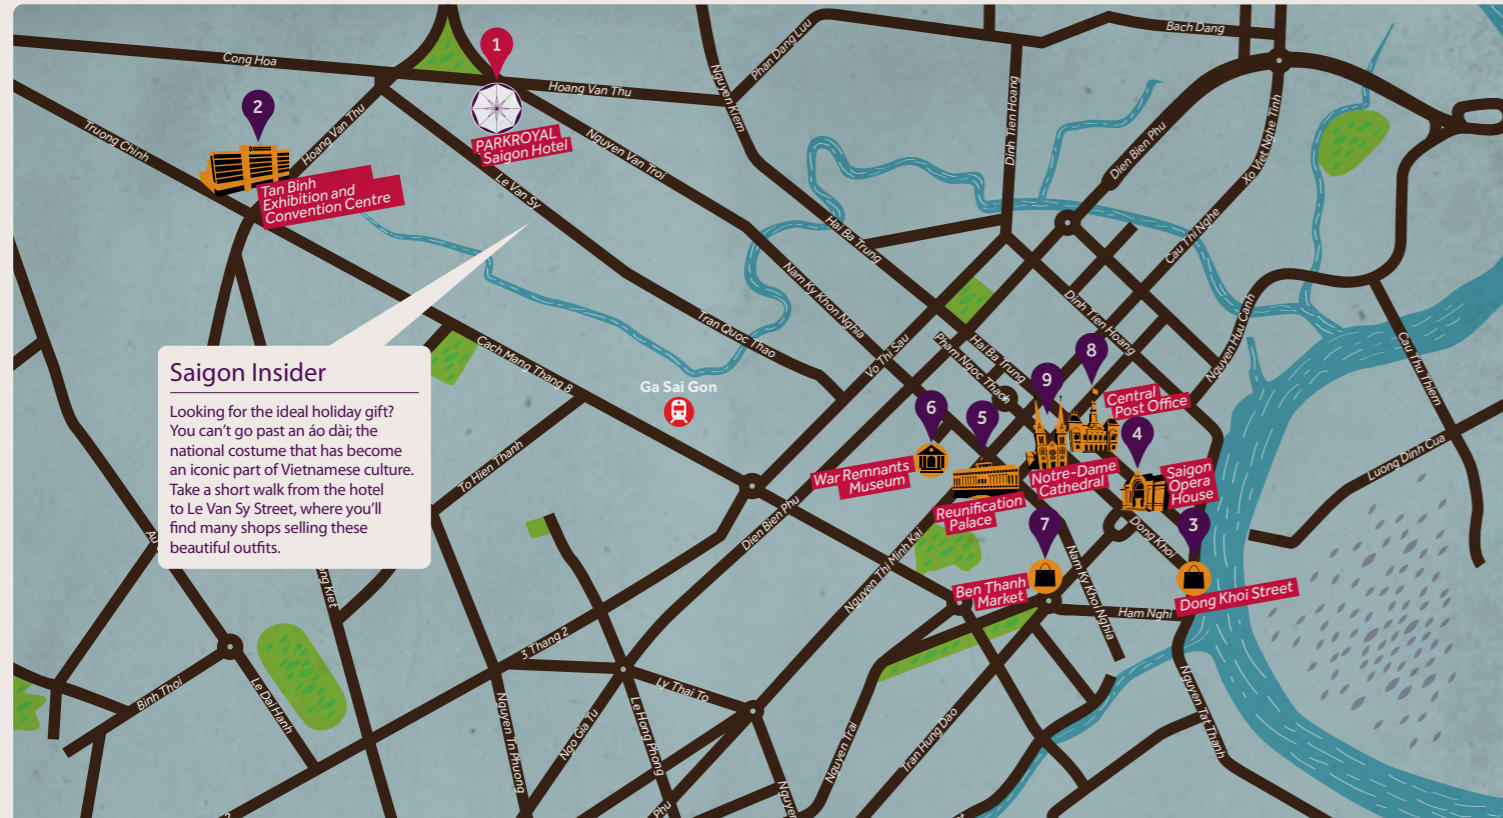

→ Our Location

Saigon Insider

Looking for the ideal holiday gift? You can't go past an áo dài; the national costume that has become an iconic part of Vietnamese culture. Take a short walk from the hotel to Le Van Sy Street, where you'll find many shops selling these beautiful outfits.

Around the Hotel

- Five minutes by car from Tan Son Nhat International Airport
- 15 to 20 minutes by car from District 1, Ho Chi Minh City's business, shopping and entertainment hub
- Convenient access to Tan Binh Exhibition and Convention Centre (TBECC)
- Direct access from the hotel to the Mekong Delta, Cu Chi Tunnels and Cao Dai Temple