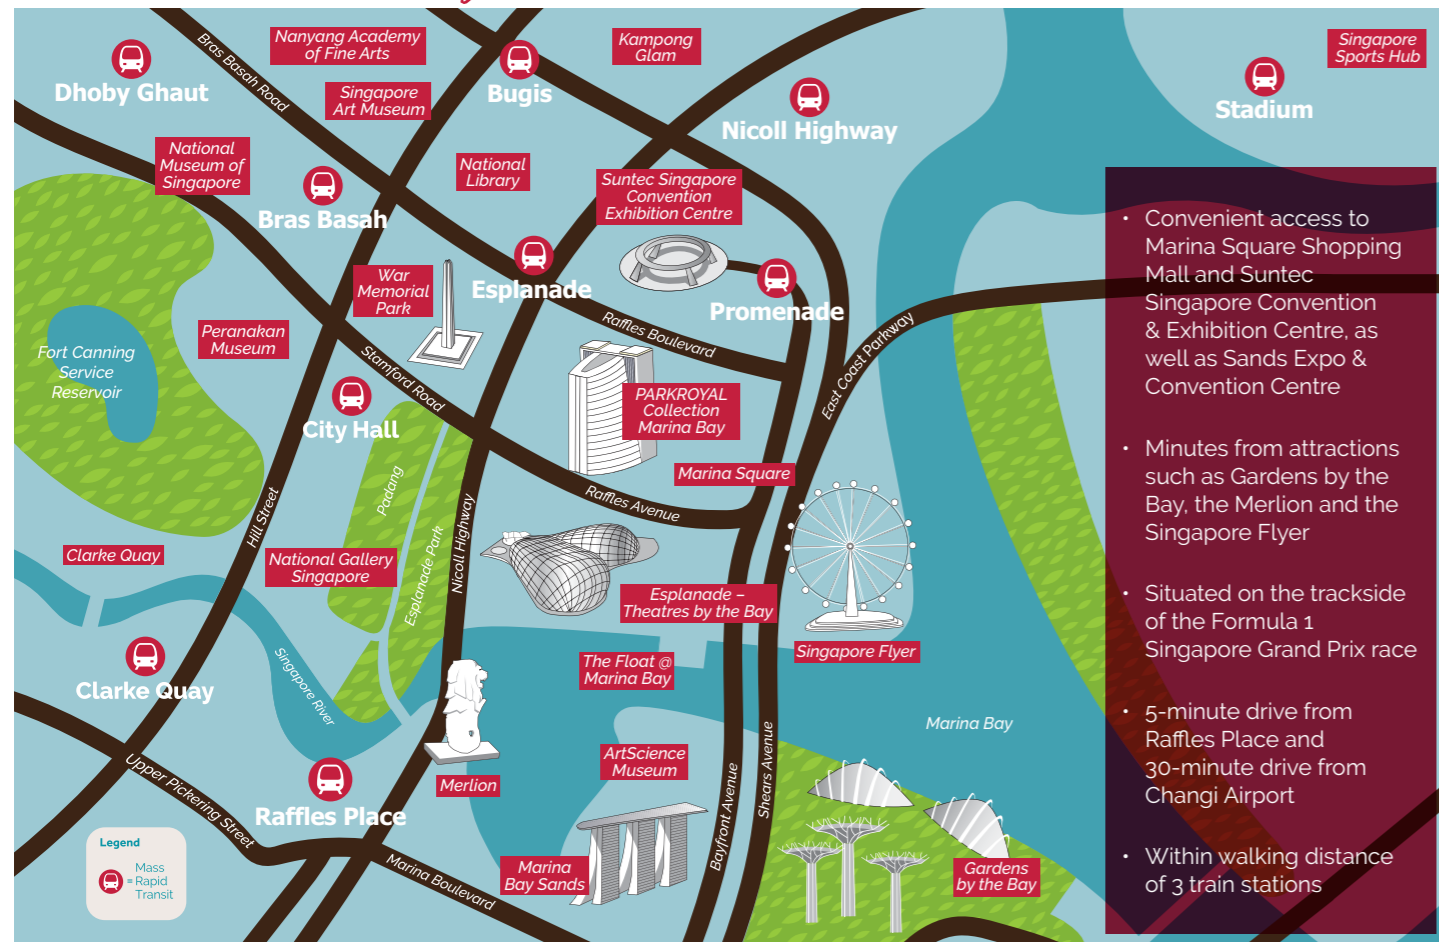

Great accessibility

Global Sales Offices

Sydney, Australia
150 Day Street
Sydney, NSW 2000
Australia

Tel: +61 2 9260 3013
Email: gsosydney@pphg.com

Hong Kong, China
WeWork Tower 535
Office 11019, Causeway Bay
Hong Kong, China

Tel: +852 3905 4688
Email: gsosydney@pphg.com

London, UK
38 Hillside Road
Tempest House, Ashted
Surrey KT21 1RX
UK

Tel: +44 (0) 1372 210210
Email: gsouk@pphg.com

PARKROYAL Collection Marina Bay, Singapore

6 Raffles Boulevard, Marina Square, Singapore 039594
Tel: +65 6845 1000
enquiry.prsm@parkroyalhotels.com

panpacific.com

Beijing, China
No.2 Hua Yuan Street,
Xicheng District,
Beijing, 100032
China

Tel: +86 10 6623 9724
Email: gsobeijing@pphg.com

Tokyo, Japan
13F Jingumae Tower Building,
1-5-8 Jingumae, Shibuya-Ku,
Tokyo, 150-0001
Japan

Tel: +81 3 6741 7112
Email: gsotokyo@pphg.com

New York, USA
244 5th Avenue, Suite D-215
New York
N.Y. 10001
USA

Tel: +1 973 288 1886
Email: gsoneyork@pphg.com

Shanghai, China
Room 605, K. Wah Centre
1010 Huai Hai Zhong Road
Shanghai, 200030
China

Tel: +86 21 6136 4127
Email: gsoshanghai@pphg.com

Singapore
7500A Beach Road
The Plaza #03-301
Singapore 199591

Tel: +65 6808 1238
Email: gsosingapore@pphg.com

San Francisco, USA
188 King Street, Suite 509
San Francisco,
CA 94107
USA

Tel: +1 415 732 5818
Email: gsosanfrancisco@pphg.com

Follow us on:

Sitting in the heart of the Marina precinct, PARKROYAL Collection Marina Bay, Singapore now beats with a new rhythm of vibrancy and energy. Your gateway to world-class attractions and entertainment, major convention and exhibition centres, the hotel is your ideal base in the garden city of Singapore, whether for business or leisure. Head out and be part of the action at the bay or stay in and rejuvenate, our spirited PARKROYAL associates are on hand to take care of your needs, as bringing out the best of you comes to us naturally.

Rooms and Suites

Whether for work or play, find comfort in one of the 575 guest rooms, with balconies offering breath-taking views of the city or the bay.

Hotel in a garden

247 Superior	34 Collection Club
50 Deluxe	18 Collection Club Marina Bay
56 Deluxe Marina Bay	12 Deluxe Suite
4 Family Room	3 Premier Suite
100 Premier	6 Marina Bay Suite
44 Premier Marina Bay	1 PARKROYAL Collection Suite

Includes

- Complimentary Wi-Fi access in all guestrooms
- In-room safe
- Complimentary newspapers
- Assistance with golf, car rental and theatre bookings