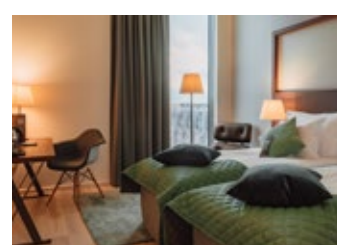

EVENT VENUE FULL OF POSSIBILITIES

The old warehouse building designed by Lars Sonck has been transformed into a beautiful modern event venue with 13 premises. The venue offers possibilities for multiple types of events. Next to the Sky Room on 16th floor there are also two premises called Ulappa for exclusive events on top of Helsinki.