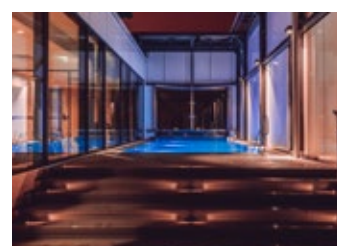

SAUNAS

ROOFTOP POOL WITH TERRACE

GYM WITH A VIEW

3 TERRACES

EVENT VENUE FULL OF POSSIBILITIES

The old warehouse building designed by Lars Sonck has been transformed into a beautiful modern event venue with 13 premises. The venue offers possibilities for multiple types of events. Next to the Sky Room on 16th floor there are also two premises called Ulappa for exclusive events on top of Helsinki.