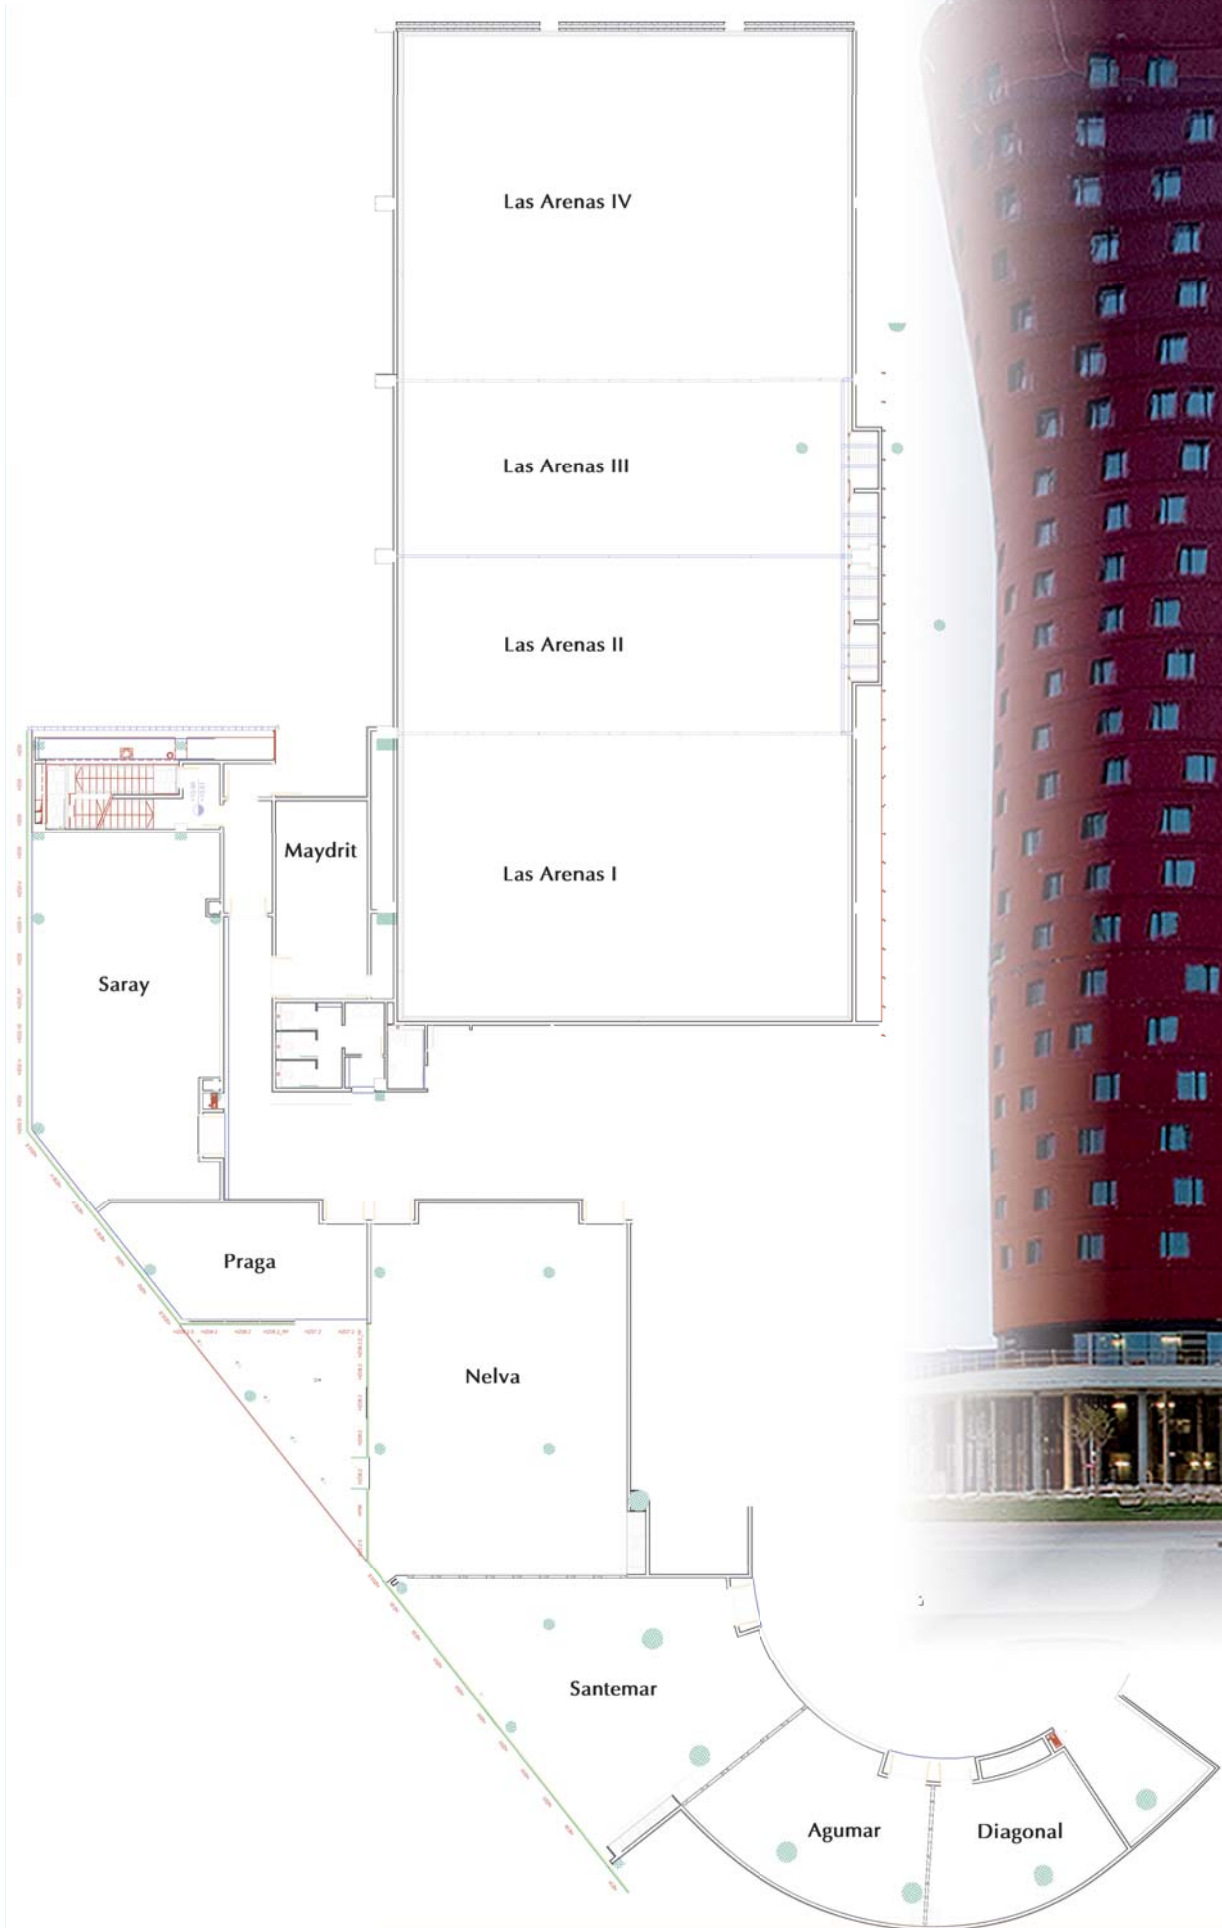

The Santos Porta Fira Hotel is a work of the prestigious Japanese architect Toyo Ito, famous for being the author of other modern designs in the area as the extension of the Barcelona Fira Gran Via (exhibition Centre) as well as winner of several international architecture awards.

This ultramodern building has 24 floors with a height of 110 meters in a red colour, because The Porta Fira Hotel is recognized as one of the architecture icons of the city as well as the new Barcelona Skyline.

MEETING ROOMS

The meetings rooms of the Porta Fira Hotel are magnify spaces destined to fulfill all our clients' needs.

A total area of meeting rooms superior to 2.000 m² divided in spaces from the 32 m² to 780 m² to cover all types of events in which the Porta Fira Hotel will be the perfect place for business development.

MEETING ROOMS · Porta Fira**** Hotel

Meeting Room SARAY
Size: 119 m² - Height: 3,2 m

Capacity of meeting rooms according to the disposition:

Cocktail	School	Theatre	Boardroom	U shape	Banquet	Cabaret
95	46	101	32	28	80	48