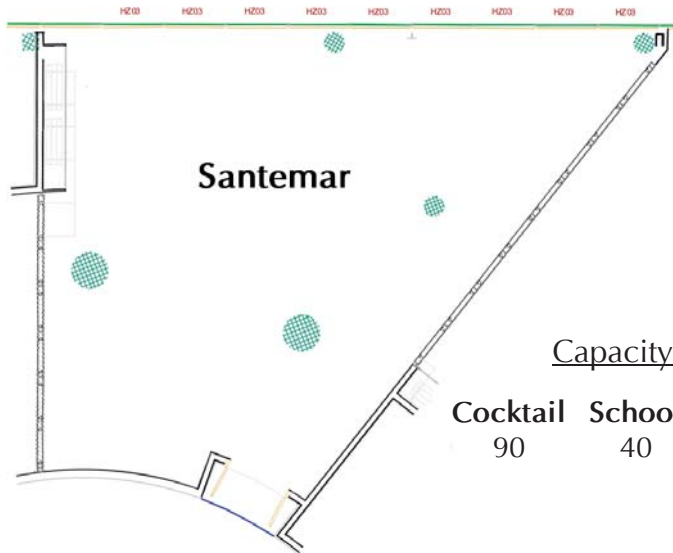

Meeting Room SANTEMAR

Size: 117 m² - Height: 3,2 m

Capacity of meeting rooms according to the disposition:

Cocktail	School	Theatre	Boardroom	U shape	Banquet	Cabaret
90	40	77	22	20	90	48

Meeting Room AGUMAR

Size: 59 m² - Height: 3,2 m

Capacity of meeting rooms according to the disposition:

Cocktail	Theatre	Boardroom
40	47	16