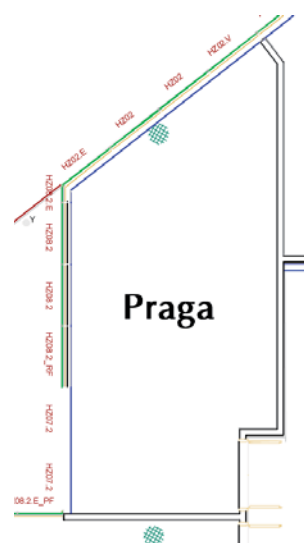

MEETING ROOMS · Porta Fira**** Hotel

Meeting Room SARAY
Size: 119 m² - Height: 3,2 m

Capacity of meeting rooms according to the disposition:

Cocktail	School	Theatre	Boardroom	U shape	Banquet	Cabaret
95	46	101	32	28	80	48

Meeting Room PRAGA
Size: 48 m² - Height: 3,2 m

Capacity of meeting rooms according to the disposition:

Cocktail	School	Theatre	Boardroom
35	16	25	16

Meeting Room NELVA
Size: 172 m² - Height: 3,2 m

Capacity of meeting rooms according to the disposition:

Meeting Room AGUMAR

Size: 59 m² - Height: 3,2 m

Capacity of meeting rooms according to the disposition:

Cocktail	Theatre	Boardroom
40	47	16

Meeting Room DIAGONAL

Size: 37 m² - Height: 3,2 m

Capacity of meeting rooms according to the disposition:

Las Arenas III

Meeting Room LAS ARENAS II

Size: 137,5 m² - Height: 5,3 m

Las Arenas II

Meeting Room LAS ARENAS I

Size: 229 m² - Height: 5,3 m

Las Arenas I

Meeting Room LAS ARENAS