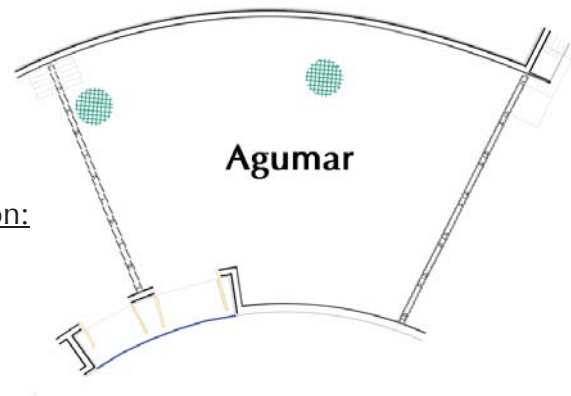

Meeting Room PRAGA
Size: 48 m² - Height: 3,2 m

Capacity of meeting rooms according to the disposition:

Cocktail	School	Theatre	Boardroom
35	16	25	16

Meeting Room NELVA
Size: 172 m² - Height: 3,2 m

Capacity of meeting rooms according to the disposition:

Cocktail	School	Theatre	Boardroom	U shape	Banquet	Cabaret
140	54	167	32	34	120	72

Meeting Room SANTEMAR

Size: 117 m² - Height: 3,2 m

Capacity of meeting rooms according to the disposition:

Cocktail	School	Theatre	Boardroom	U shape	Banquet	Cabaret
90	40	77	22	20	90	48

Meeting Room AGUMAR

Size: 59 m² - Height: 3,2 m

Capacity of meeting rooms according to the disposition:

Cocktail	Theatre	Boardroom
40	47	16

Meeting Room DIAGONAL

Size: 37 m² - Height: 3,2 m

Capacity of meeting rooms according to the disposition:

Cocktail	Theatre	Boardroom
37	33	16

Office MAYDRIT

Size: 32 m² - Height: 3,2 m

Meeting Room LAS ARENAS IV

Size: 275 m² - Height: 5,3 m

Las Arenas IV

Meeting Room LAS ARENAS III

Size: 137,5 m² - Height: 5,3 m