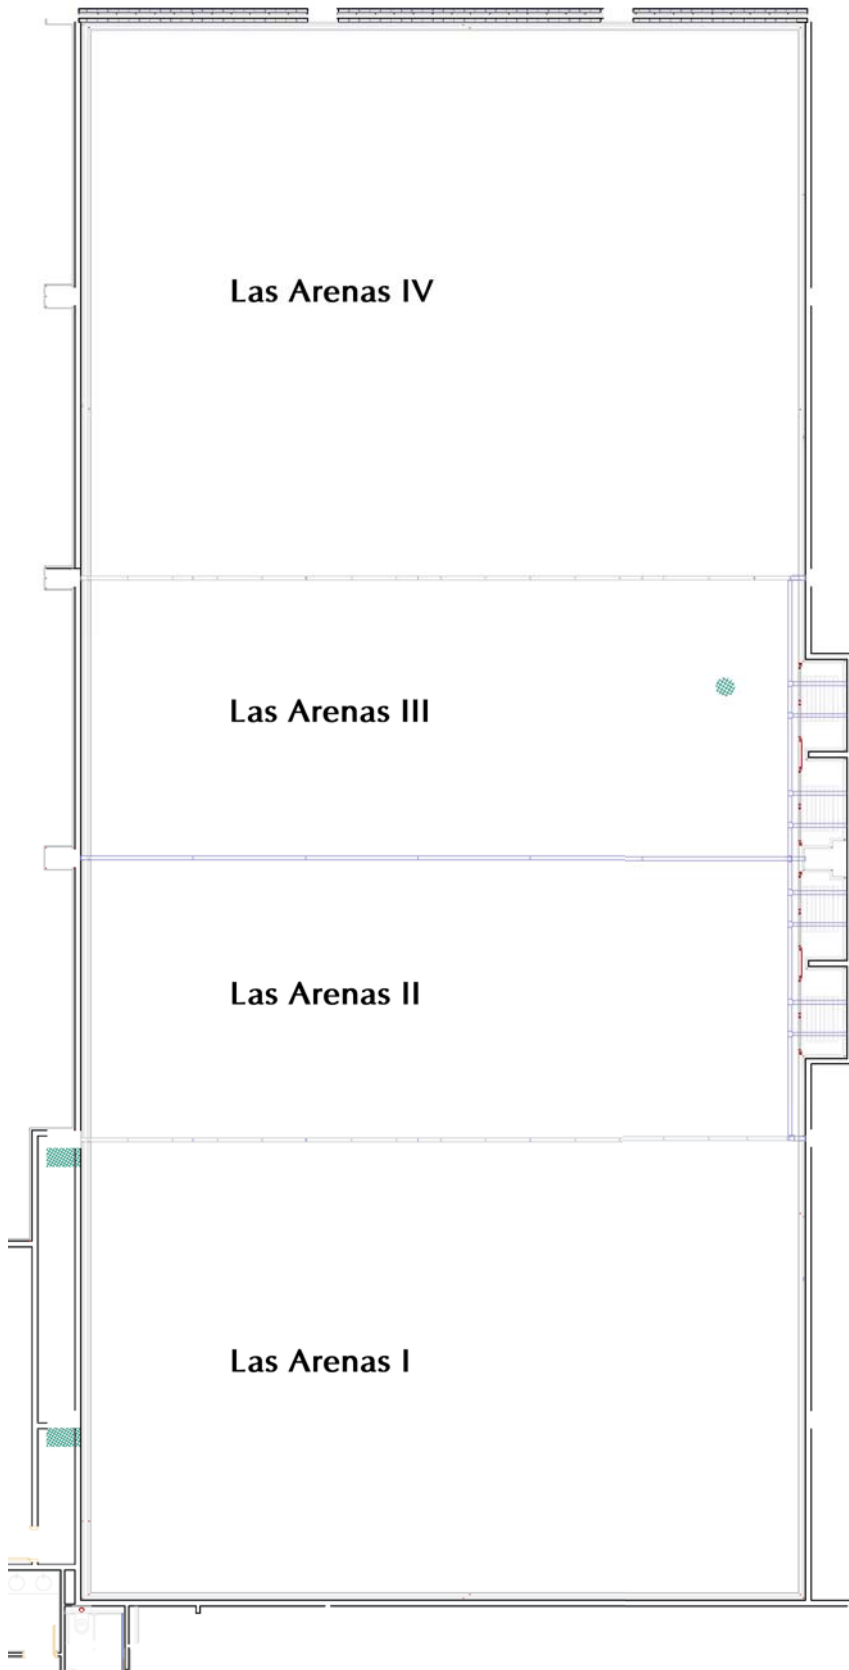

Meeting Room AGUMAR

Size: 59 m² - Height: 3,2 m

Capacity of meeting rooms according to the disposition:

Cocktail	Theatre	Boardroom
40	47	16

Meeting Room DIAGONAL

Size: 37 m² - Height: 3,2 m

Capacity of meeting rooms according to the disposition:

Cocktail	Theatre	Boardroom
37	33	16

Office MAYDRIT

Size: 32 m² - Height: 3,2 m

Meeting Room LAS ARENAS IV

Size: 275 m² - Height: 5,3 m

Las Arenas IV

Meeting Room LAS ARENAS III

Size: 137,5 m² - Height: 5,3 m

Las Arenas III

Meeting Room LAS ARENAS II

Size: 137,5 m² - Height: 5,3 m

Las Arenas II

Meeting Room LAS ARENAS I

Size: 229 m² - Height: 5,3 m

Las Arenas I

Meeting Room LAS ARENAS

Size: 787,5 m² - Height: 5,3 m

Capacity of meeting rooms according to the disposition:

	Cocktail	School	Theatre	Boardroom	U shape	Banquet	Cabaret
Las Arenas I	190	110	240	40	44	150	90
Las Arenas II	126	66	135	40	40	100	60
Las Arenas III	126	66	135	40	40	100	60
Las Arenas IV	249	132	300	40	46	200	120
LAS ARENAS	740	380	810	-	-	550	330