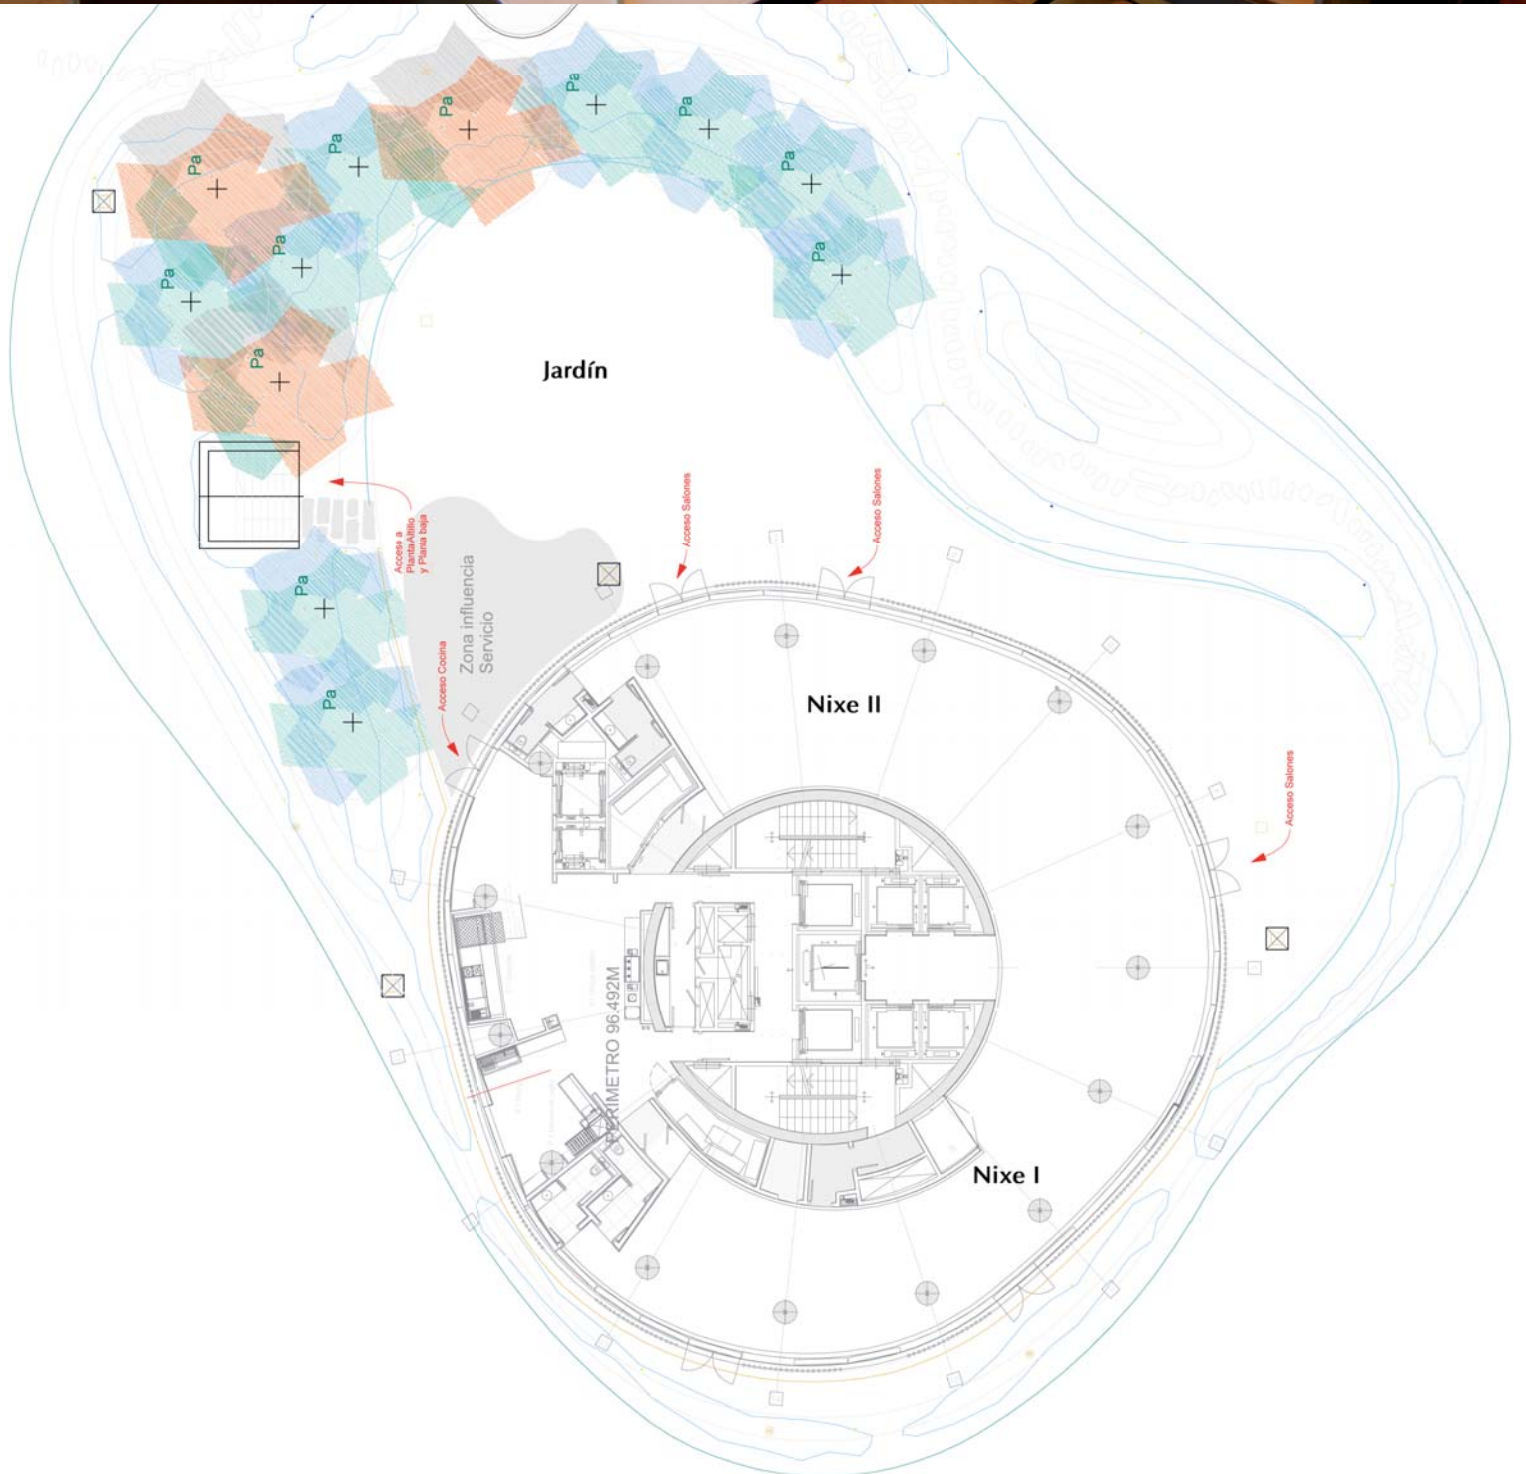

This ultramodern building has 24 floors with a height of 110 meters in a red colour, because The Porta Fira Hotel is recognized as one of the architecture icons of the city as well as the new Barcelona Skyline.

MEETING ROOMS

The meetings rooms of the Porta Fira Hotel are magnify spaces destined to fulfill all our clients' needs.

A total area of meeting rooms superior to 2.000 m² divided in spaces from the 32 m² to 780 m² to cover all types of events in which the Porta Fira Hotel will be the perfect place for business development.

MEETING ROOMS · Porta Fira**** Hotel

Meeting Room SARAY
Size: 119 m² - Height: 3,2 m

Capacity of meeting rooms according to the disposition:

Cocktail	School	Theatre	Boardroom	U shape	Banquet	Cabaret
95	46	101	32	28	80	48