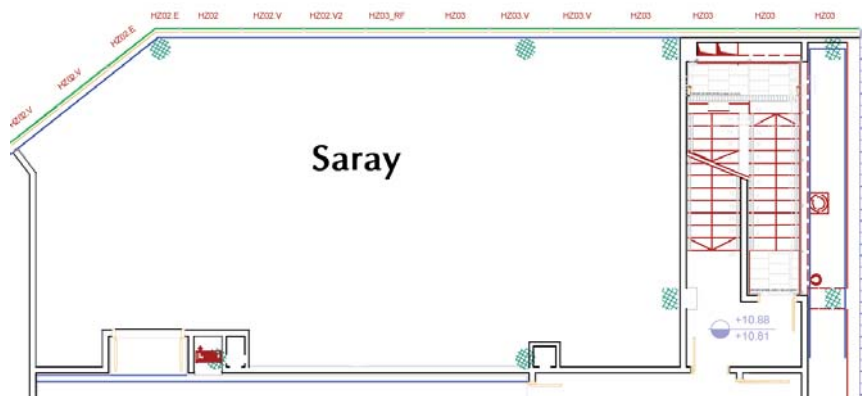

This ultramodern building has 24 floors with a height of 110 meters in a red colour, because The Porta Fira Hotel is recognized as one of the architecture icons of the city as well as the new Barcelona Skyline.

MEETING ROOMS

The meetings rooms of the Porta Fira Hotel are magnify spaces destined to fulfill all our clients' needs.

A total area of meeting rooms superior to 2.000 m² divided in spaces from the 32 m² to 780 m² to cover all types of events in which the Porta Fira Hotel will be the perfect place for business development.

MEETING ROOMS · Porta Fira**** Hotel

Meeting Room SARAY
Size: 119 m² - Height: 3,2 m

Capacity of meeting rooms according to the disposition:

Cocktail	School	Theatre	Boardroom	U shape	Banquet	Cabaret
95	46	101	32	28	80	48

Meeting Room AGUMAR

Size: 59 m² - Height: 3,2 m

Capacity of meeting rooms according to the disposition:

Cocktail	Theatre	Boardroom
40	47	16

Meeting Room DIAGONAL

Size: 37 m² - Height: 3,2 m

Capacity of meeting rooms according to the disposition: