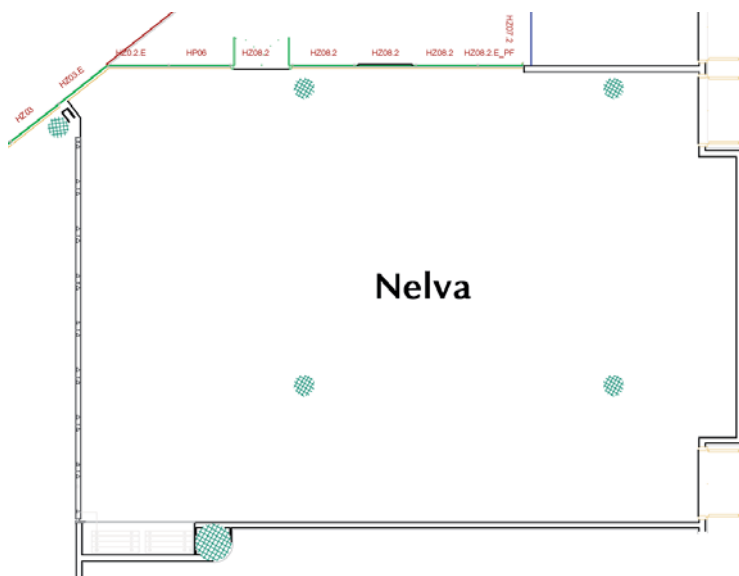

MEETING ROOMS · Porta Fira**** Hotel

Meeting Room SARAY
Size: 119 m² - Height: 3,2 m

Capacity of meeting rooms according to the disposition:

Cocktail	School	Theatre	Boardroom	U shape	Banquet	Cabaret
95	46	101	32	28	80	48

Meeting Room PRAGA
Size: 48 m² - Height: 3,2 m

Capacity of meeting rooms according to the disposition:

Cocktail	School	Theatre	Boardroom
35	16	25	16

Meeting Room NELVA
Size: 172 m² - Height: 3,2 m

Capacity of meeting rooms according to the disposition:

Cocktail	School	Theatre	Boardroom	U shape	Banquet	Cabaret
140	54	167	32	34	120	72

Meeting Room SANTEMAR

Size: 117 m² - Height: 3,2 m

Capacity of meeting rooms according to the disposition:

Cocktail	School	Theatre	Boardroom	U shape	Banquet	Cabaret
90	40	77	22	20	90	48

Meeting Room AGUMAR

Size: 59 m² - Height: 3,2 m

Capacity of meeting rooms according to the disposition:

Cocktail	Theatre	Boardroom
40	47	16

Meeting Room DIAGONAL

Size: 37 m² - Height: 3,2 m

Capacity of meeting rooms according to the disposition: