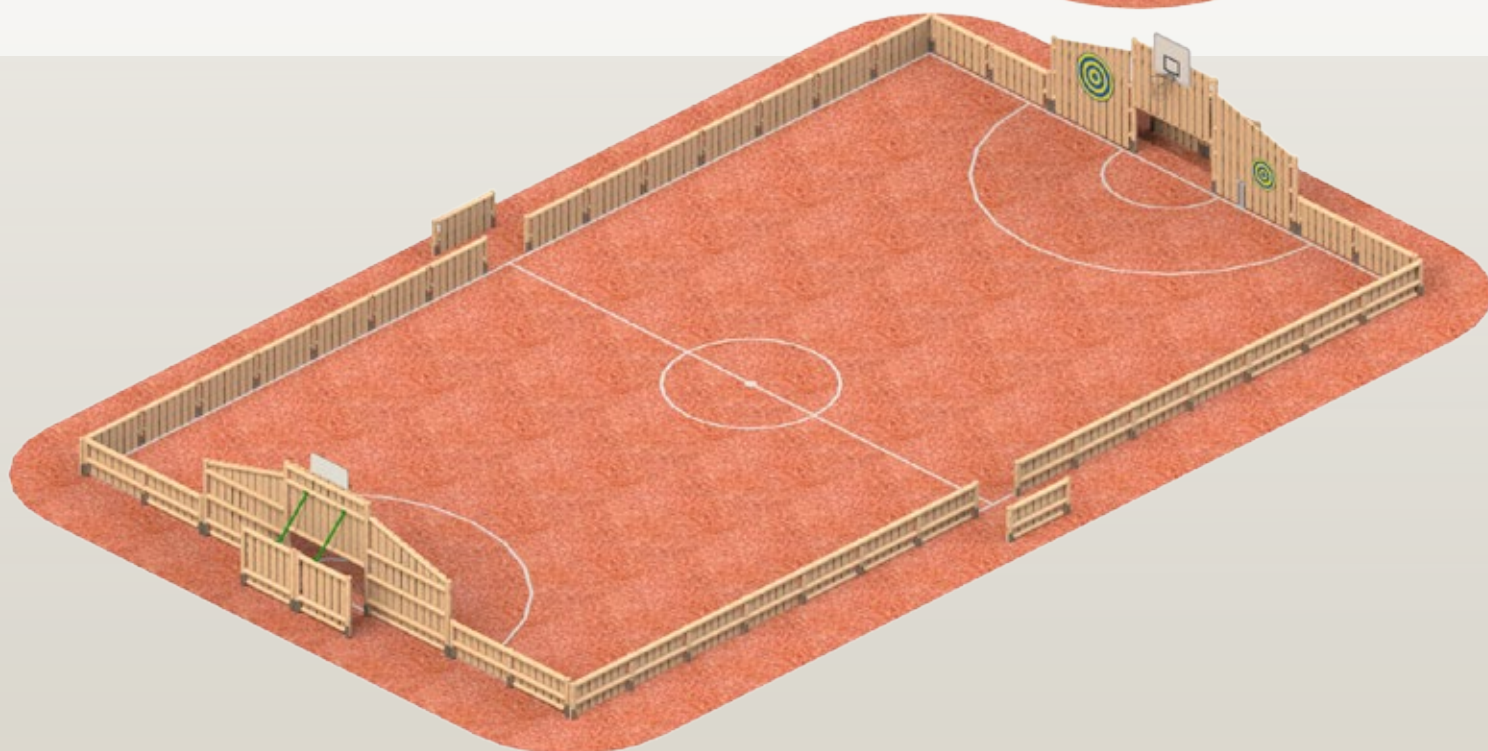

TIMBER MUGA

Teenage Range

a e evans

Timber Multi Activity Goal

L 7920mm

W 1797mm

H 4264mm

Steel Feet

a e evans

**Timber Multi Activity Goal
With Kick Panels**

L 15620mm

W 14273mm

H 4264mm

Timber MUGA

L 29400mm

W 18625mm