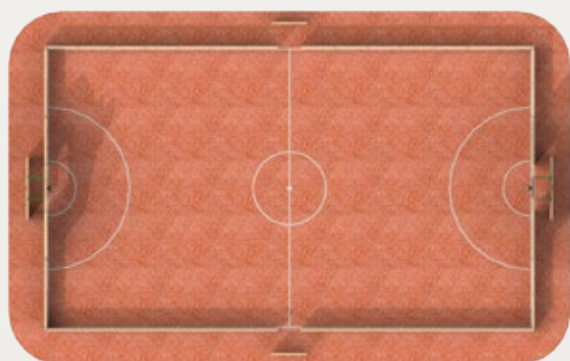

TIMBER MUGA

Teenage Range

a e evans

Timber Multi Activity Goal

L 7920mm

W 1797mm

H 4264mm

Steel Feet

a e evans

**Timber Multi Activity Goal
With Kick Panels**

L 15620mm

W 14273mm

H 4264mm

Timber MUGA

L 29400mm

W 18625mm