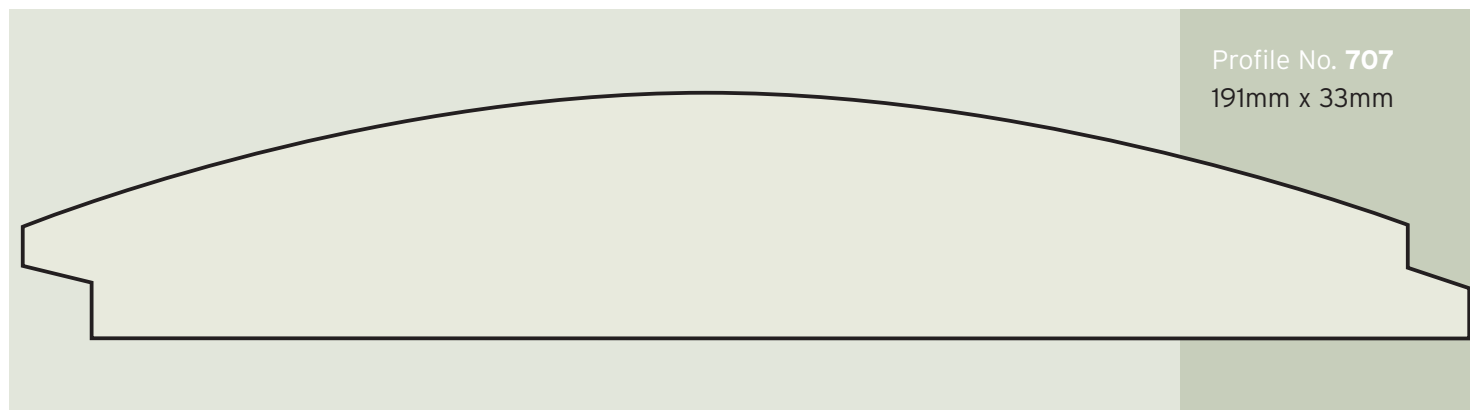

Tel: 01452 760994

Fax: 01452 760993

E mail: office@svw2000.co.uk

www.svw2000.co.uk

Profile No. **705**
144mm x 44mm

Profile No. **706**
175mm x 35mm

Profile No. **707**
191mm x 33mm

LOGLAP PROFILES