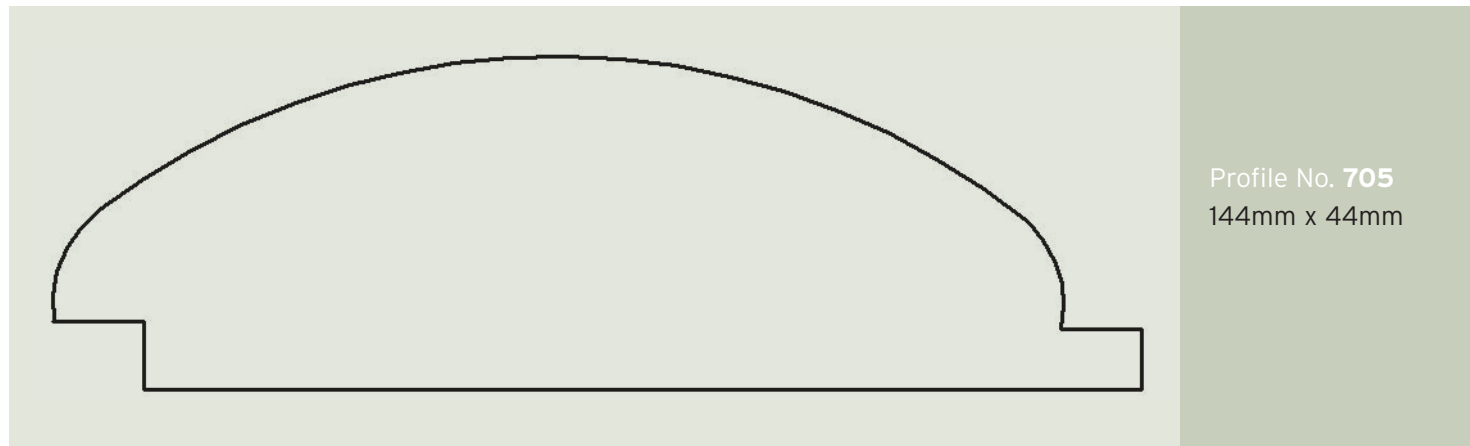

Profile No. 701
93mm x 18mm

Profile No. 702
90mm x 33mm

Profile No. 703
110mm x 20.5mm

Profile No. 704
119mm x 20.5mm

Profile No. **706**
175mm x 35mm

LOGLAP PROFILES

Profile Drawings: All profiles are drawn to actual size. When viewing on screen make sure the pdf file is viewed at 100% to see correct size.

When printing the pdf file make sure no scaling is applied to view the printed profiles at the actual size.

severn valley
woodworks

Church Lane, Northwood Green,
Westbury-On-Severn,
Gloucestershire, GL14 1ND.

Tel: 01452 760994

Fax: 01452 760993

E mail: office@svw2000.co.uk

www.svw2000.co.uk

Profile No. **705**
144mm x 44mm