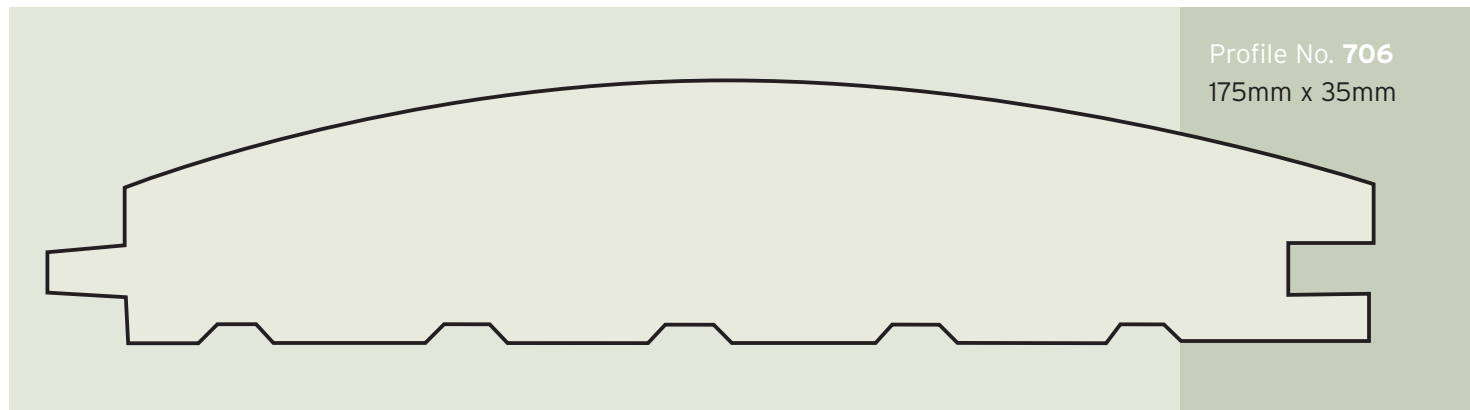

Tel: 01452 760994

Fax: 01452 760993

E mail: office@svw2000.co.uk

www.svw2000.co.uk

Profile No. **705**
144mm x 44mm

Profile No. **706**
175mm x 35mm

Profile No. **707**
191mm x 33mm

LOGLAP PROFILES

Profile Drawings: All profiles are drawn to actual size. When viewing on screen make sure the pdf file is viewed at 100% to see correct size.

When printing the pdf file make sure no scaling is applied to view the printed profiles at the actual size.