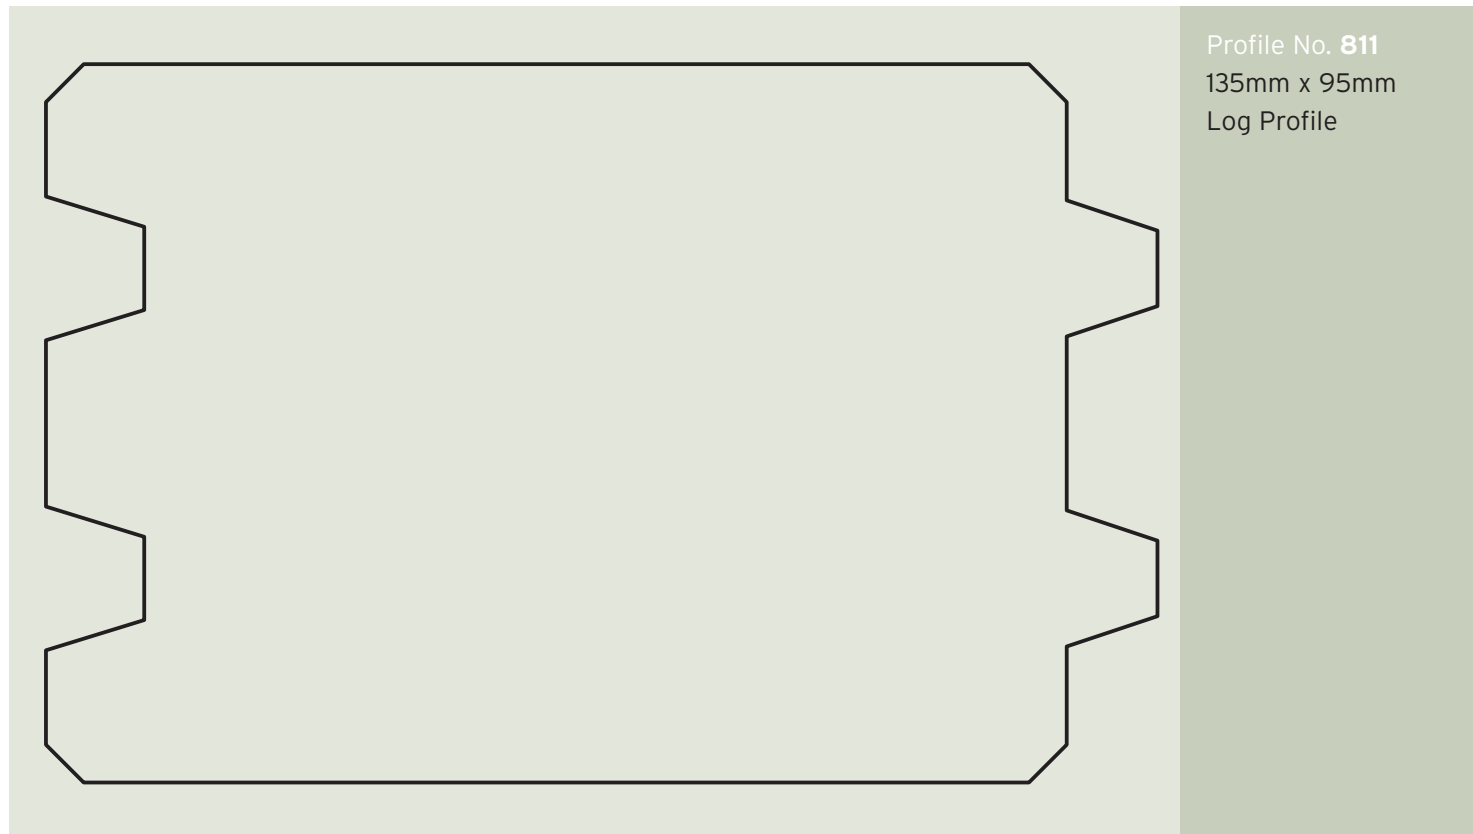

BOARDING TIMBERS T&G

Profile Drawings: All profiles are drawn to actual size. When viewing on screen make sure the pdf file is viewed at 100% to see correct size.

When printing the pdf file make sure no scaling is applied to view the printed profiles at the actual size.

severn valley
woodworks

Church Lane, Northwood Green,
Westbury-On-Severn,
Gloucestershire, GL14 1ND.

Tel: **01452 760994**

Fax: **01452 760993**

E mail: **office@svw2000.co.uk**

www.svw2000.co.uk

Profile No. 811
135mm x 95mm
Log Profile