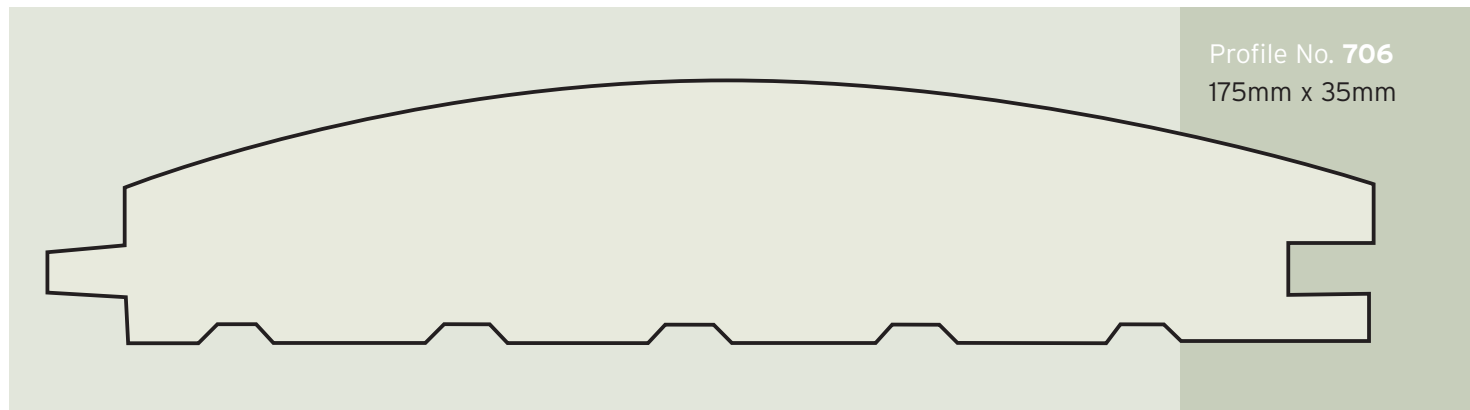

Tel: **01452 760994**

Fax: **01452 760993**

E mail: office@svw2000.co.uk

www.svw2000.co.uk

Profile No. **705**
144mm x 44mm

Profile No. **706**
175mm x 35mm

Profile No. **707**
191mm x 33mm

LOGLAP PROFILES

Profile Drawings: All profiles are drawn to actual size. When viewing on screen make sure the pdf file is viewed at 100% to see correct size.

When printing the pdf file make sure no scaling is applied to view the printed profiles at the actual size.