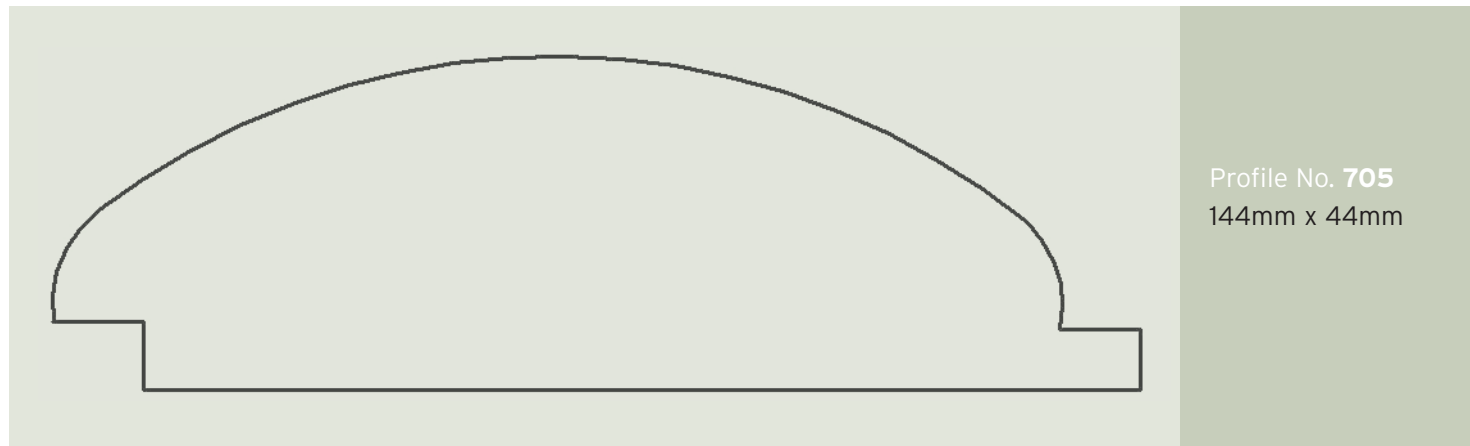

Profile No. **706**
175mm x 35mm

LOGLAP PROFILES

Profile Drawings: All profiles are drawn to actual size. When viewing on screen make sure the pdf file is viewed at 100% to see correct size.

When printing the pdf file make sure no scaling is applied to view the printed profiles at the actual size.

severn valley
woodworks

Church Lane, Northwood Green,
Westbury-On-Severn,
Gloucestershire, GL14 1ND.

Tel: **01452 760994**

Fax: **01452 760993**

E mail: office@svw2000.co.uk

www.svw2000.co.uk

Profile No. **705**
144mm x 44mm