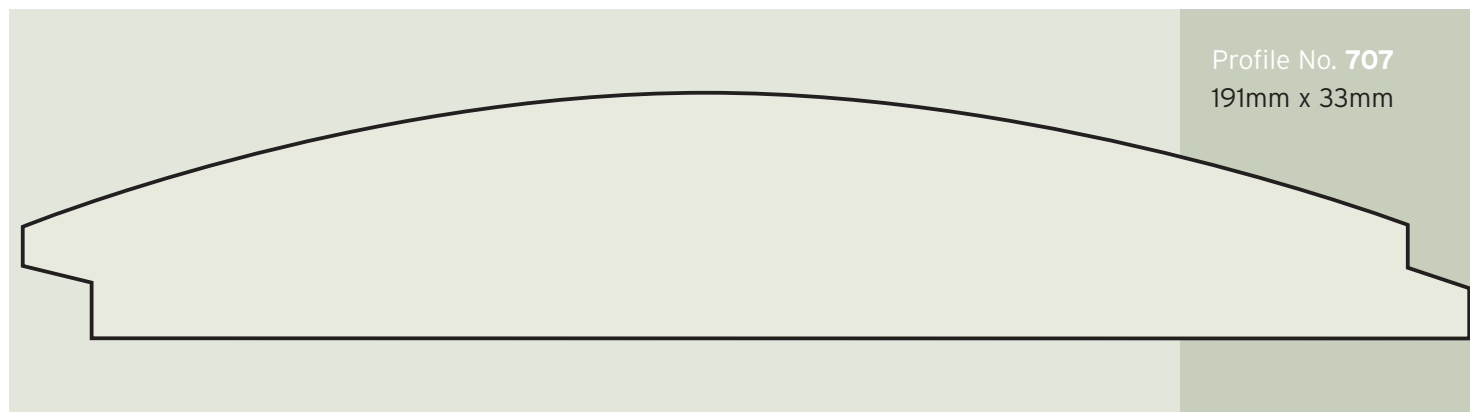

Tel: **01452 760994**

Fax: **01452 760993**

E mail: office@svw2000.co.uk

www.svw2000.co.uk

Profile No. **705**
144mm x 44mm

Profile No. **706**
175mm x 35mm

Profile No. **707**
191mm x 33mm

LOGLAP PROFILES