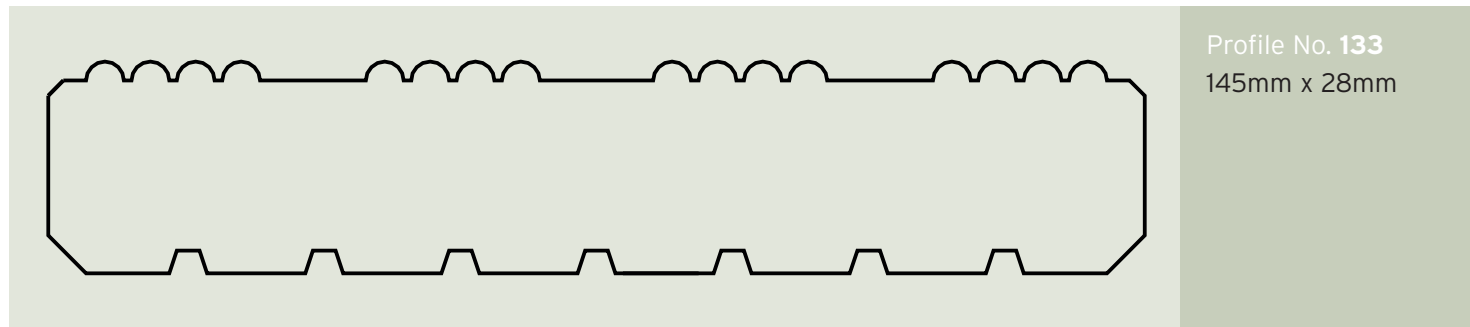

Profile No. 129
120mm x 28mm

Profile No. 131
120mm x 33mm

Profile No. 132
144mm x 28mm

DECKING TIMBERS

Deck Boards

Profile Drawings: All profiles are drawn to actual size. When viewing on screen make sure the pdf file is viewed at 100% to see correct size.

When printing the pdf file make sure no scaling is applied to view the printed profiles at the actual size.

severn valley
woodworks

Church Lane, Northwood Green,
Westbury-On-Severn,
Gloucestershire, GL14 1ND.

Tel: **01452 760994**

Fax: **01452 760993**

E mail: **office@svw2000.co.uk**

www.svw2000.co.uk

Profile No. 133
145mm x 28mm