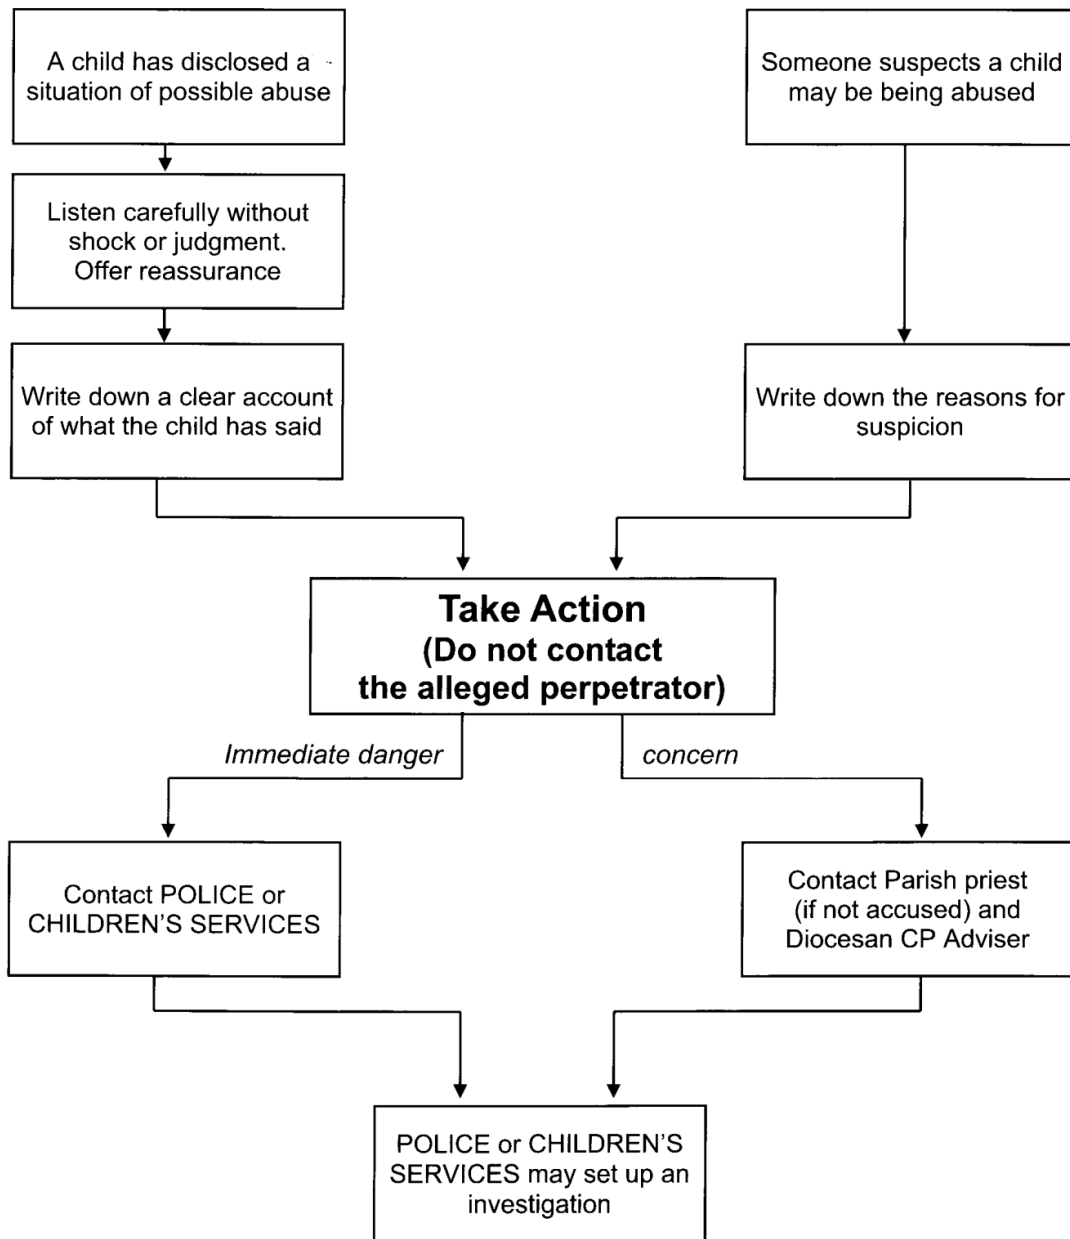

Child Abuse Referral Flow Chart

Contact Details

Diocesan Child Protection Adviser – Beth Miller

M: 07968 034075

E: beth@bethmillerisw.co.uk